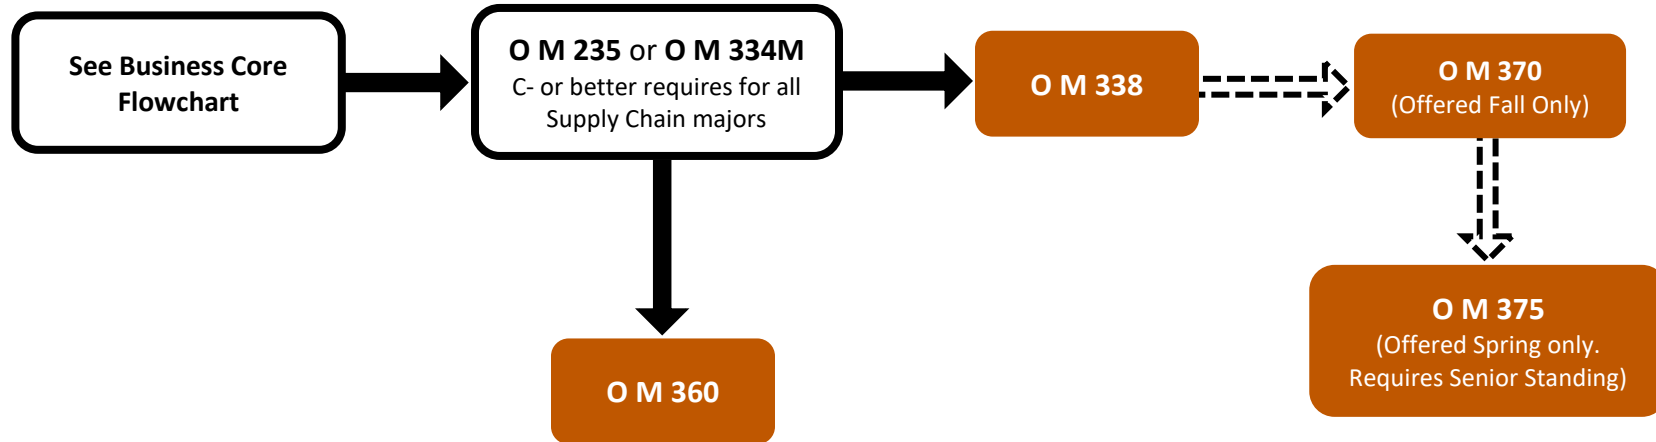

Supply Chain Flowchart

This flowchart assumes you have successfully completed all courses to declare your major.
*Always check prerequisites in the course schedule; ask your advisor if you have any questions

Key

Supply Chain
Major Course

Business Core
Course

Prerequisite 

Must be taken before indicated course

For example: O M 235 must be taken before O M 338

Co-requisite 

Must be at the same time or before indicated course

For example: O M 338 must be taken at the same time or before O M 368

B A 353

(Requires an approved internship,
45hrs of college credit, **AND** credit or
registration for BA 324)

6 hrs O M Electives

(6 hours; Prerequisites vary-
check the course schedule)