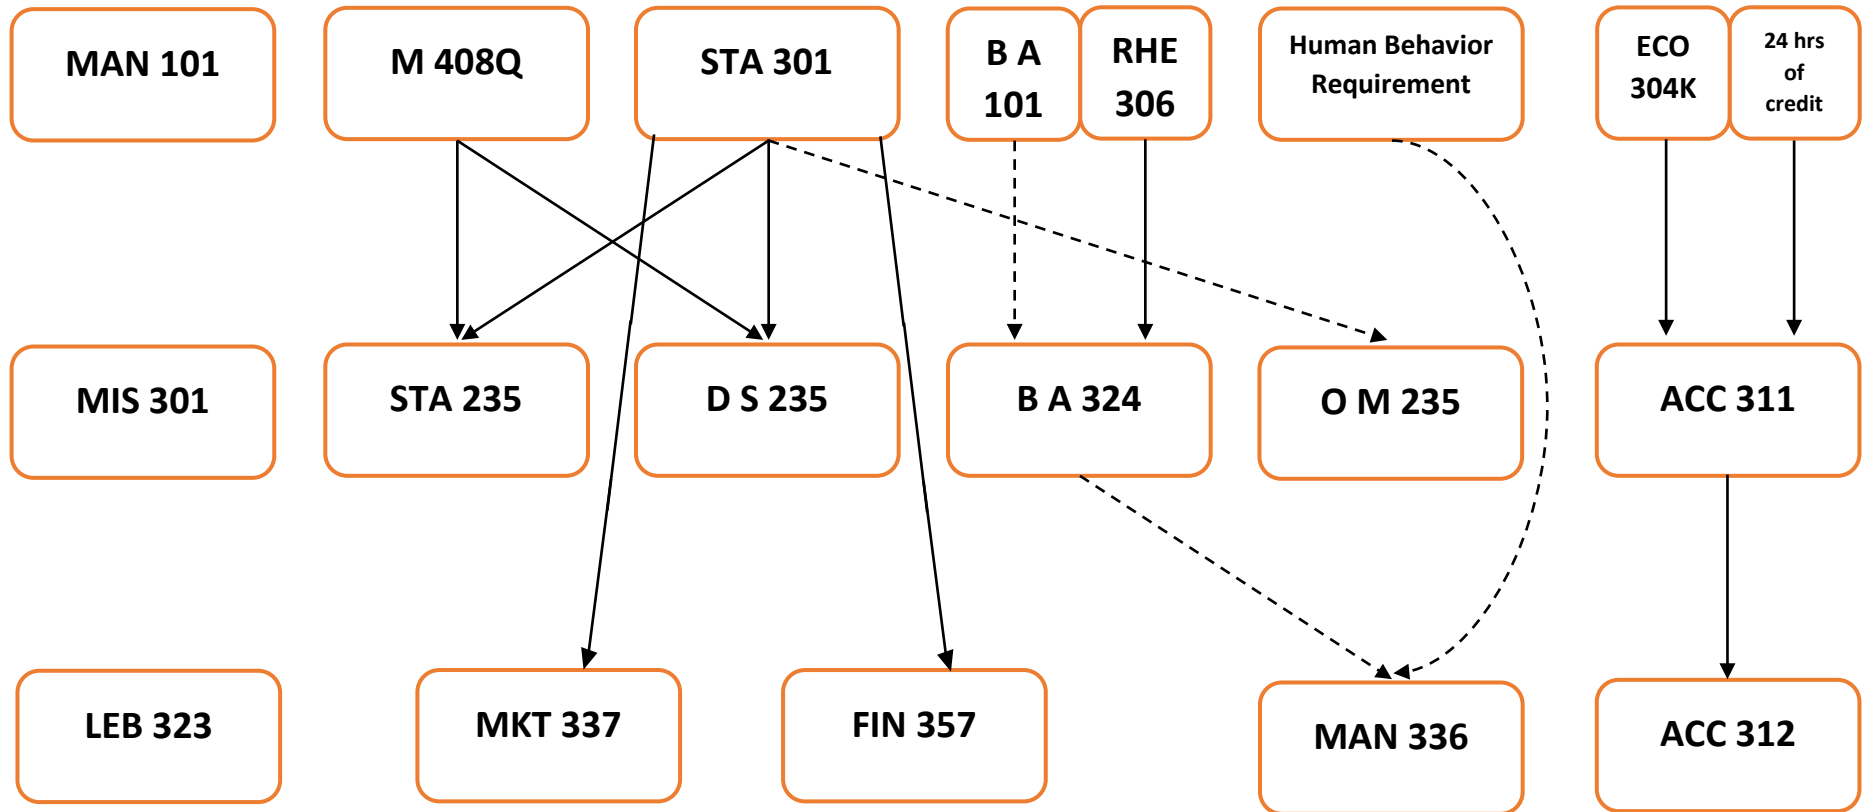

Business Core Flowchart

*Always check prerequisites in the course schedule; ask your advisor if you have any questions

Key

Prerequisite 

Must be taken before indicated course

For example: STA 301 must be taken before STA 235

Co-requisite 

Must be at the same time or before indicated course

For example: B A 324 must be taken at the same time or before MAN 336